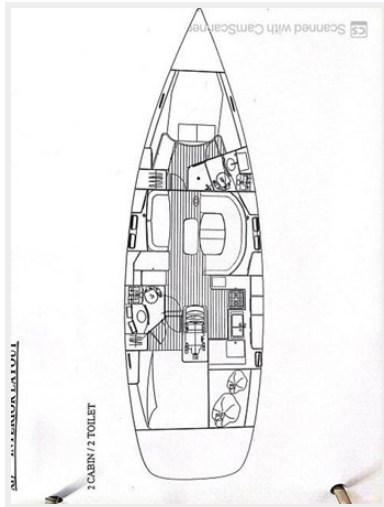

Basic Information

Category: Sloop

Model Year: 2004

Year Built: 2004

Country: United States

Dimensions

LOA: 42' (12.8mm)

LWL: 38' 6" (11.73mm)

Beam: 12.83

Min Draft: 4' 7" (1.4mm)

Max Draft: 4' 7" (1.4mm)

Speed, Capacities and Weight

Water Capacity: 153 Gallons

Fuel Capacity: 52 Gal Gallons

Accommodations

Total Cabins: 2

Total Berths: 2

Hull and Deck Information

Hull Material: Fiberglass

Engine Information

Engines: 2

Manufacturer: Yanmar

PHOTOS

47_2803647_42_beneteau_layout