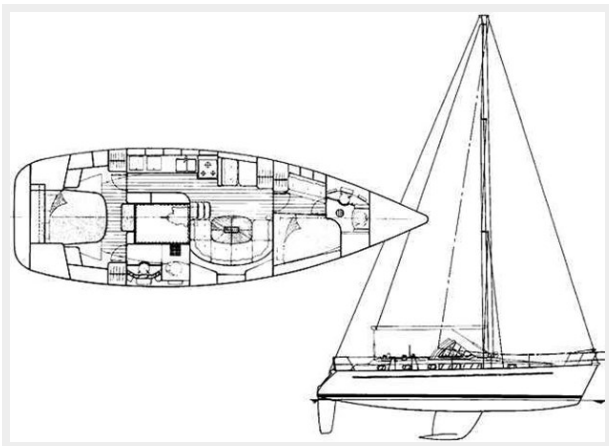

9062977_952237238_0_280920230901_2