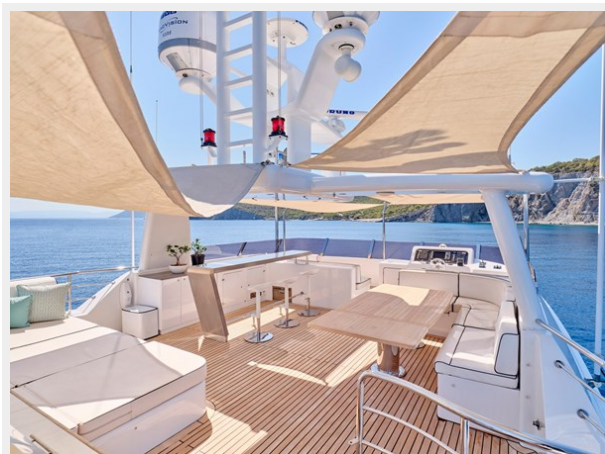

StudioReskos_00324