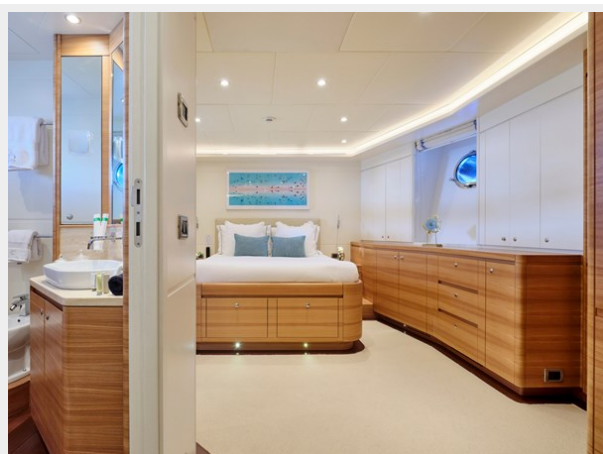

StudioReskos_00368