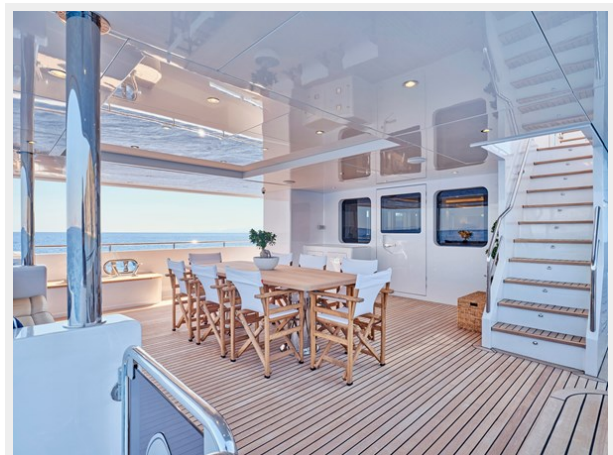

StudioReskos_00310