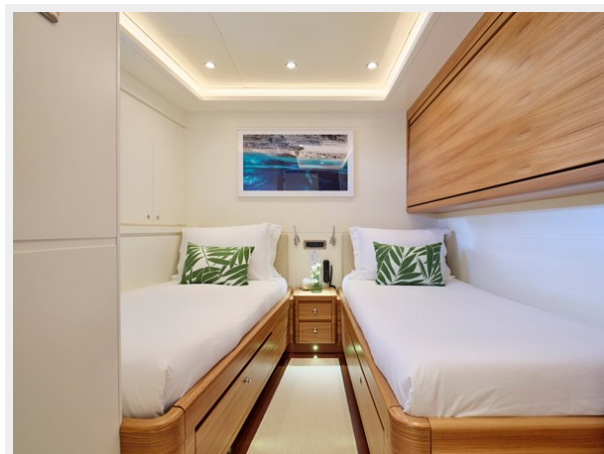

StudioReskos_00371