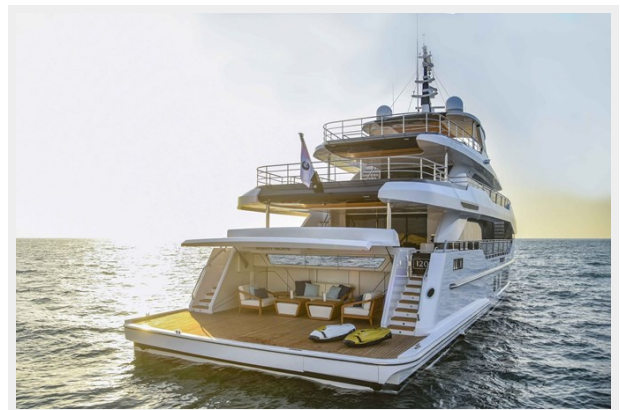

Majesty-120-11-scaled