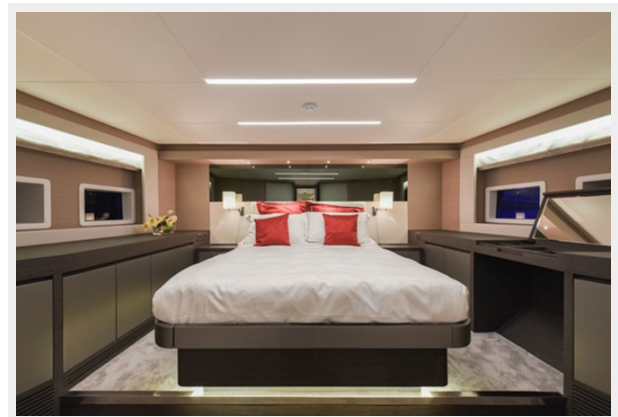

Nomad 75 SUV - 59