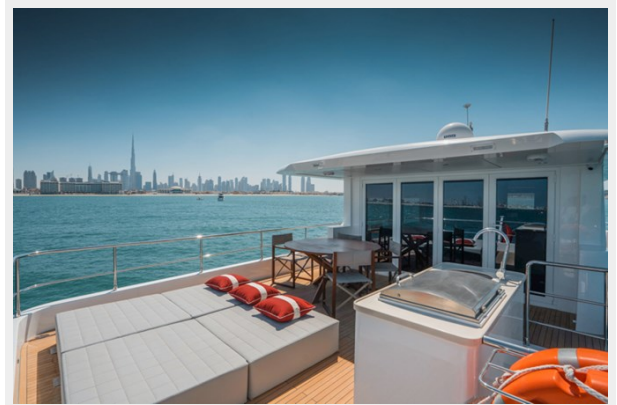

Nomad 75 SUV - 17