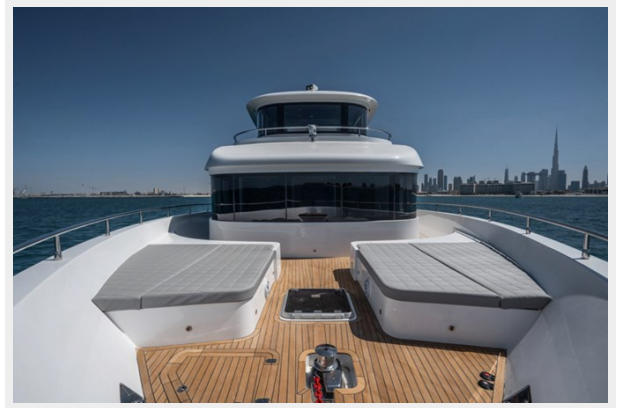

Nomad 75 SUV - 15