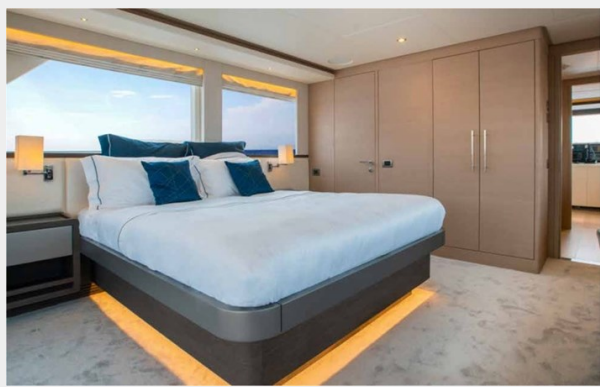

Nomad-95-SUV-63