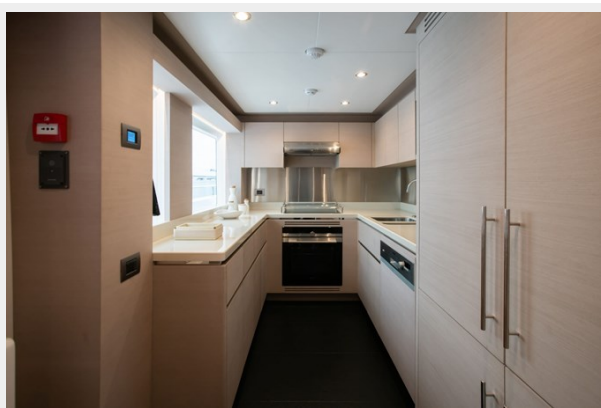

Nomad-95-SUV-49-scaled