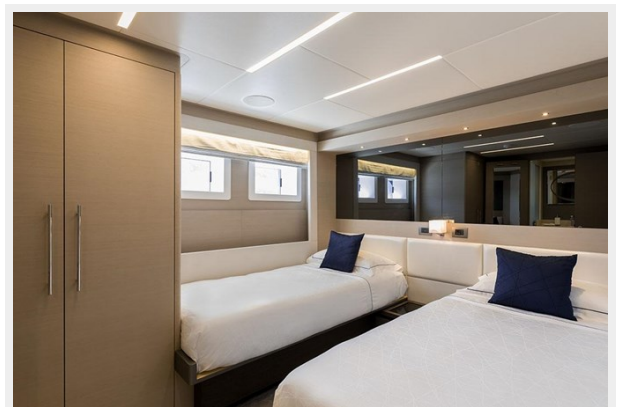

Nomad-95-SUV-74