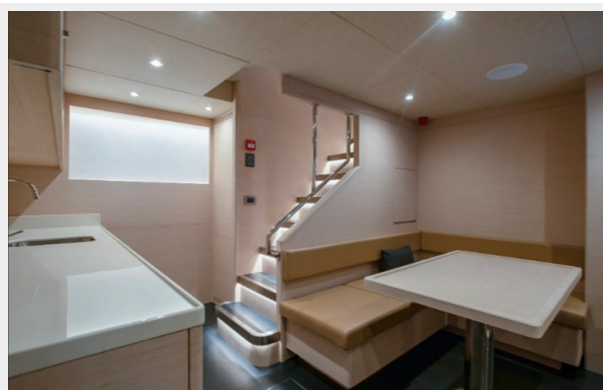

Nomad-95-SUV-75-scaled