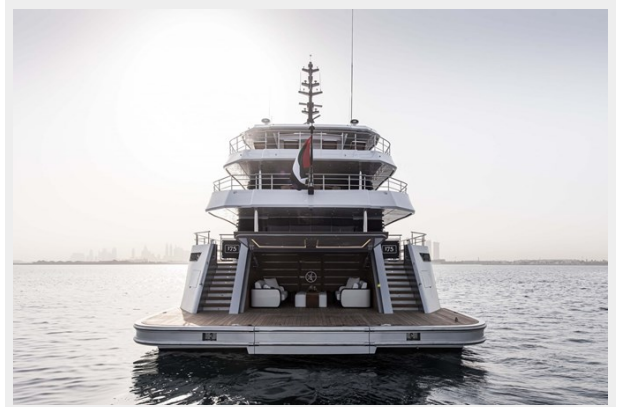

Majesty-175-18-scaled