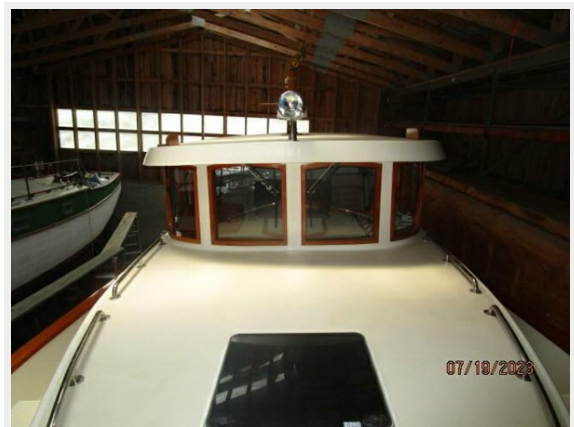

7_2801517_43_flowers_foredeck_aft