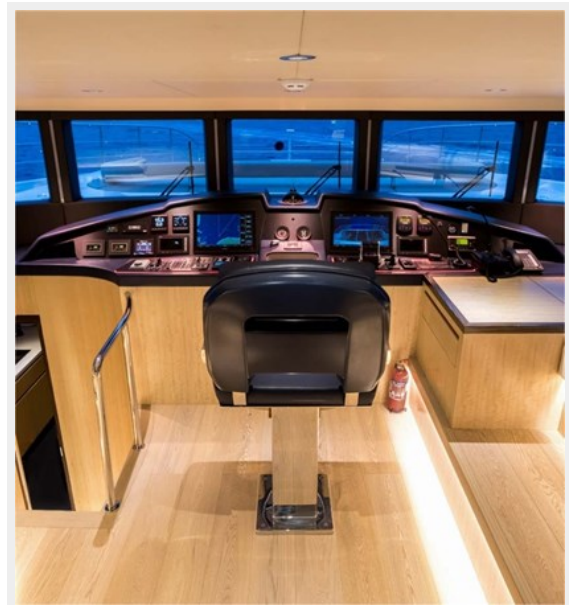

Majesty-100-41