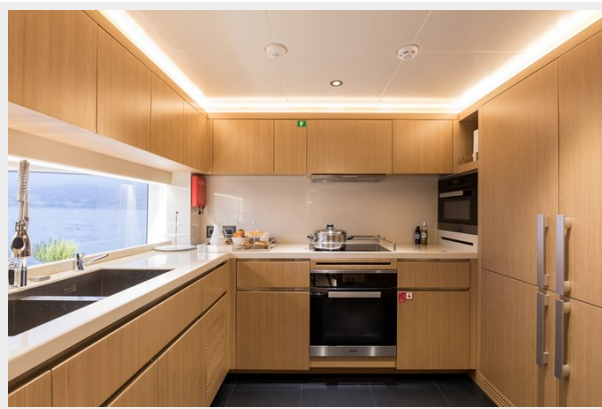

Majesty-100-28-scaled