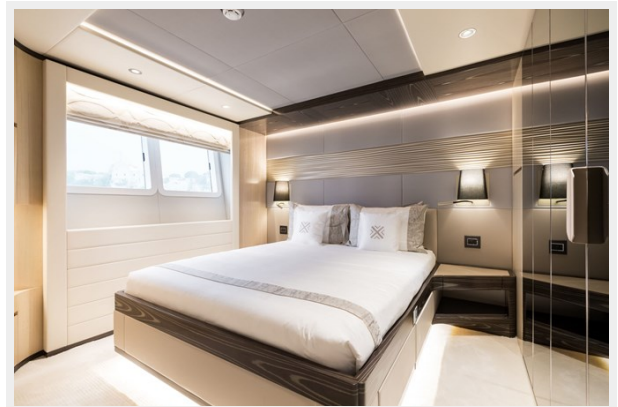

Majesty-100-36-scaled