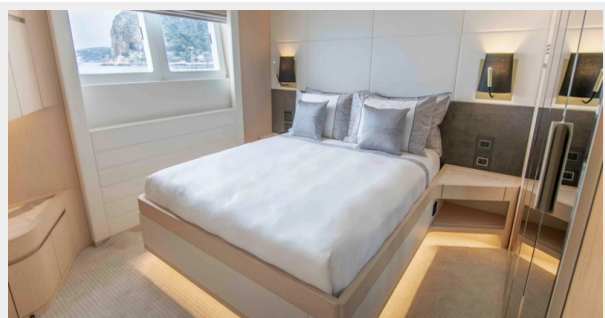

Majesty-100-35-scaled