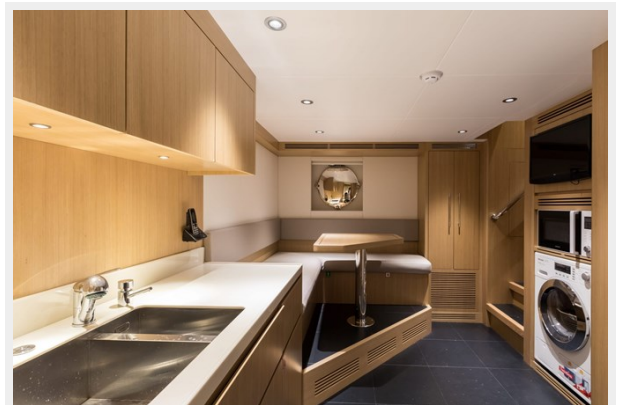

Majesty-100-42-scaled