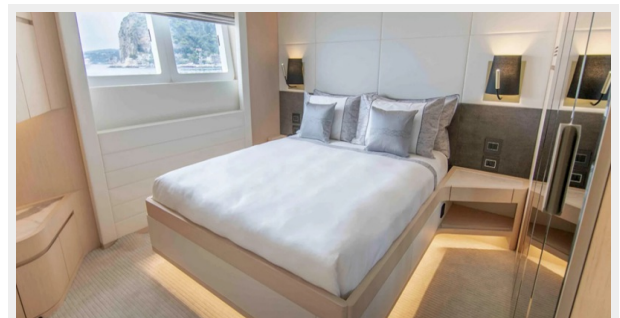

Majesty-100-35-scaled