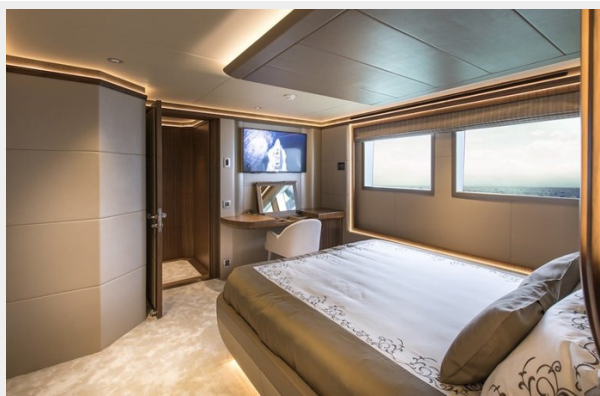

Majesty-140-89