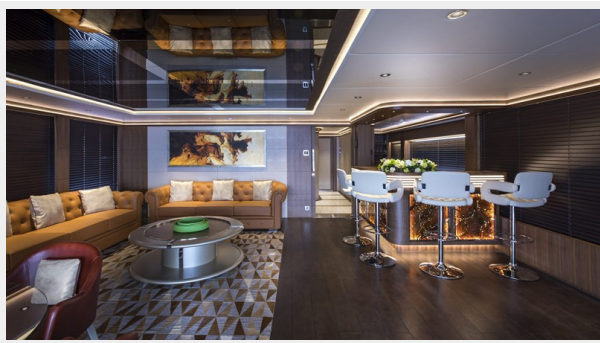

Majesty-140-114-scaled