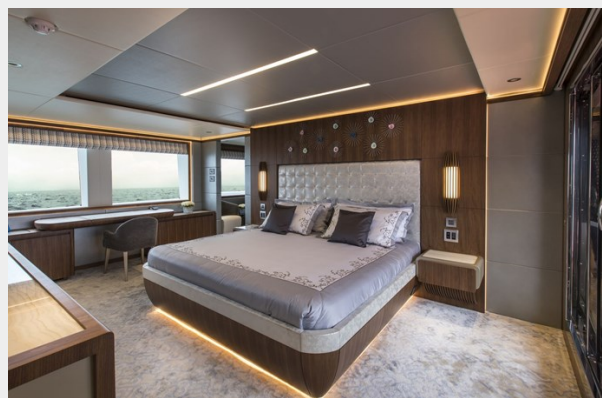

Majesty-140-77