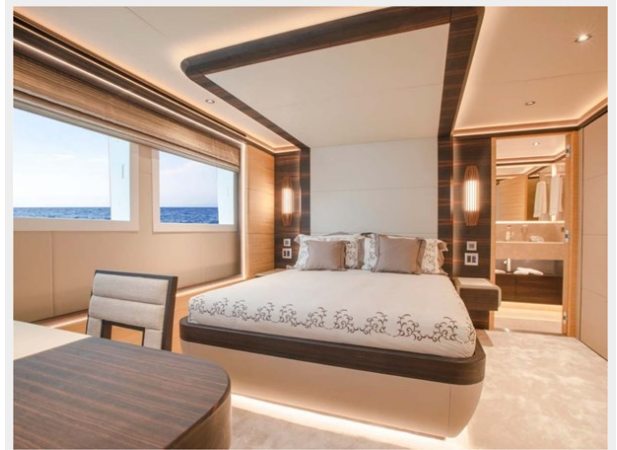

Majesty-140-100