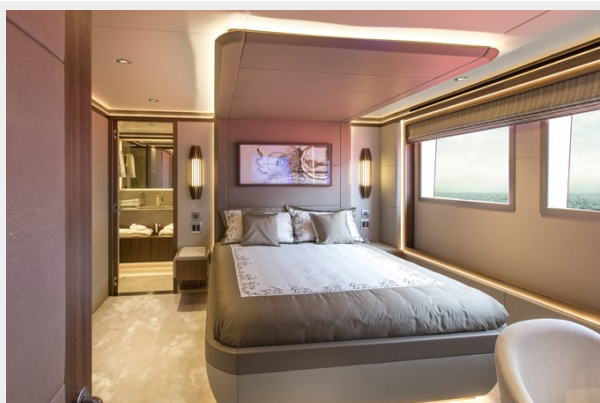

Majesty-140-91-scaled