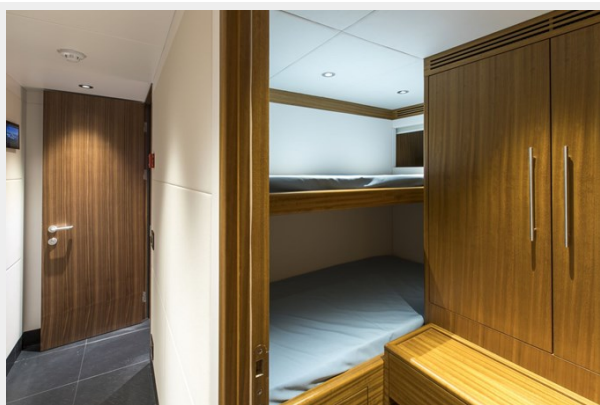

Majesty-140-126