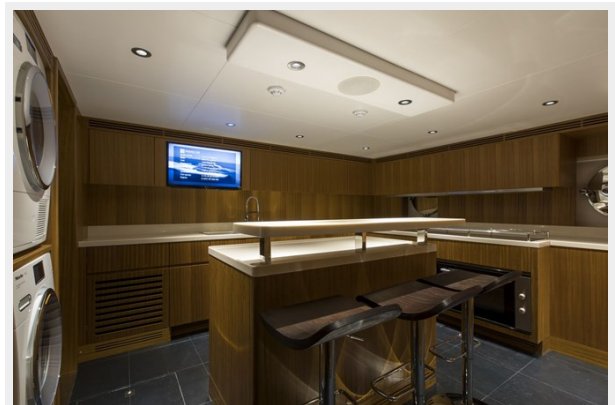

Majesty-140-121