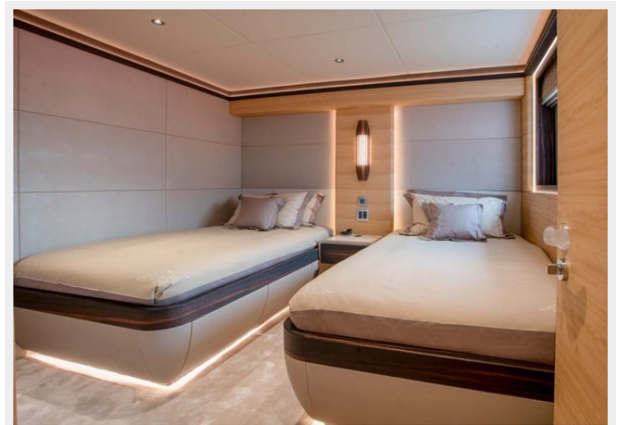

Majesty-140-102