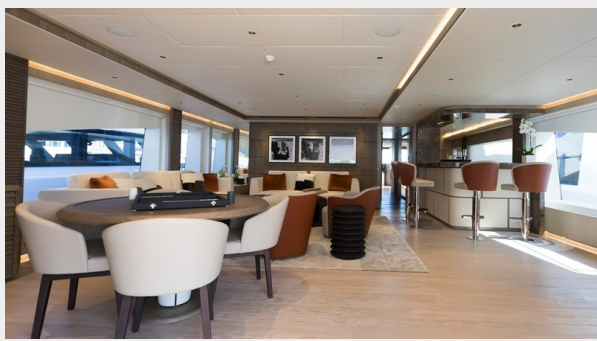

Majesty-140-106