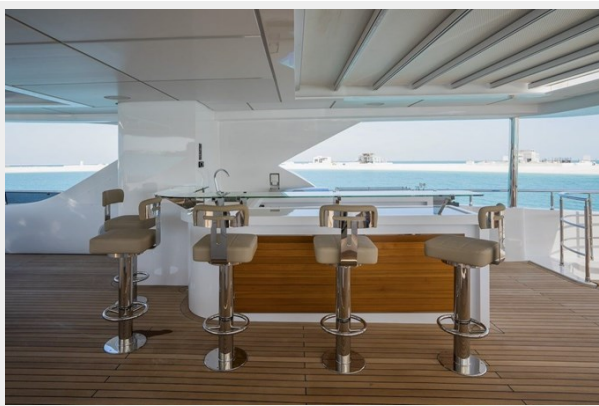

Majesty-140-48