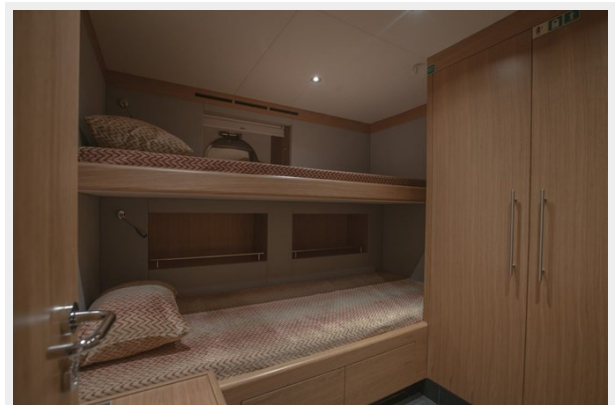

Majesty-140-127