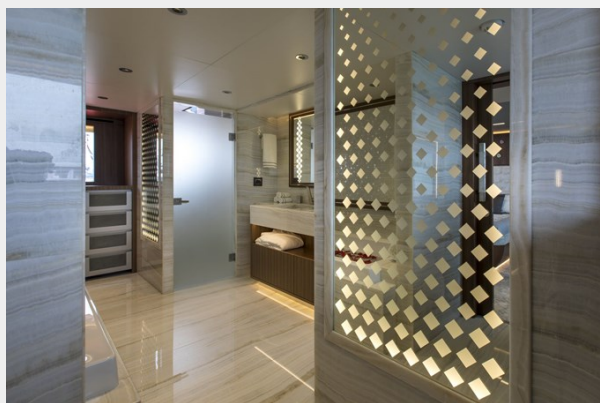

Majesty-140-81