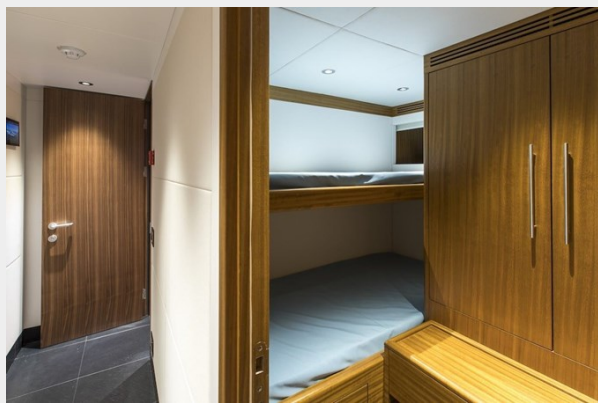

Majesty-140-118