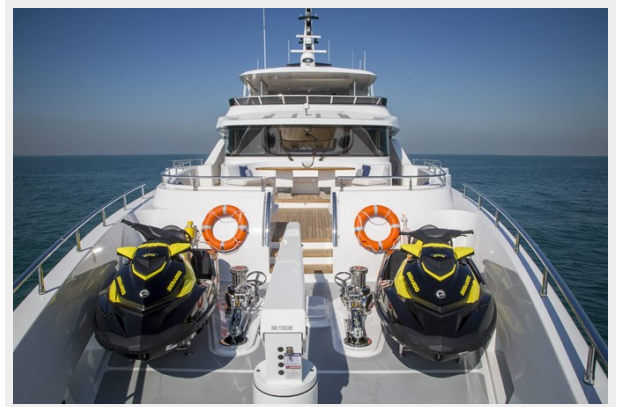

Majesty-140-39-scaled