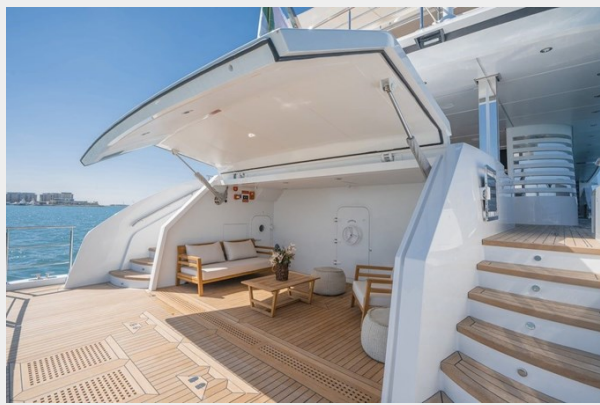

Majesty-140-22