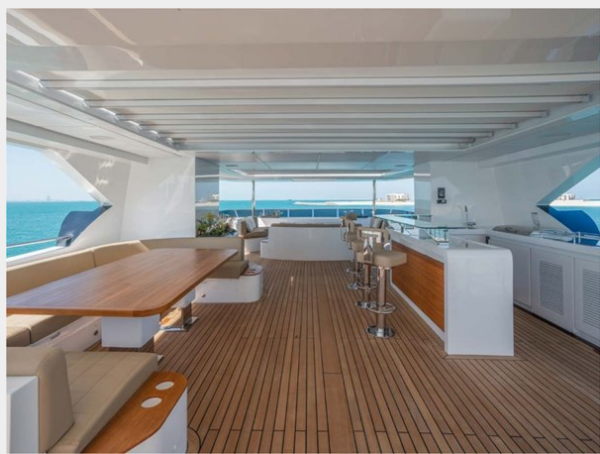

Majesty-140-44