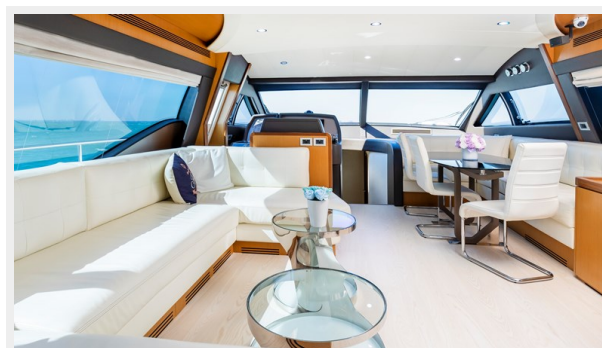

DSC02262 copy