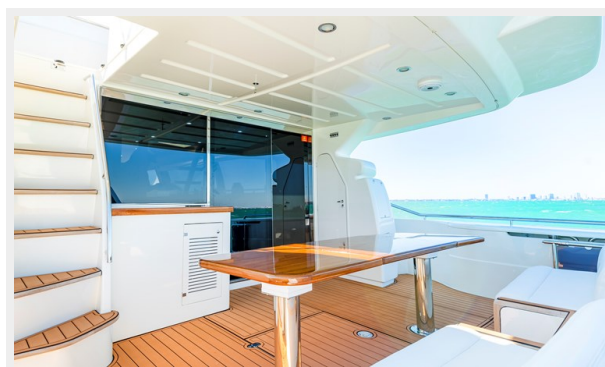

DSC02355 copy