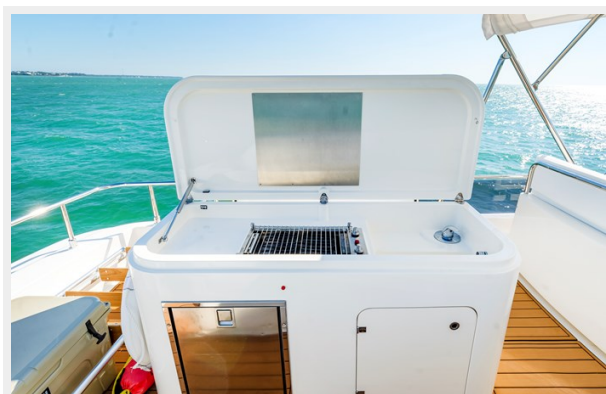

DSC02331 copy