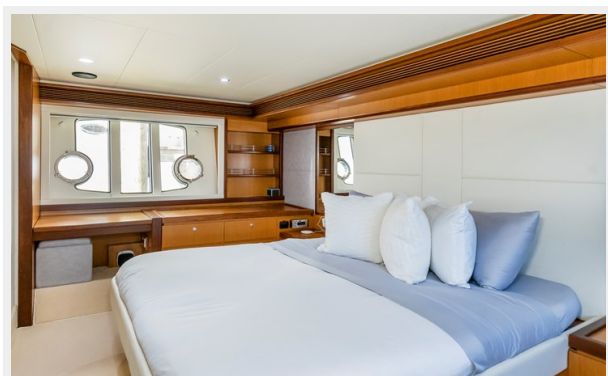

DSC02363 copy