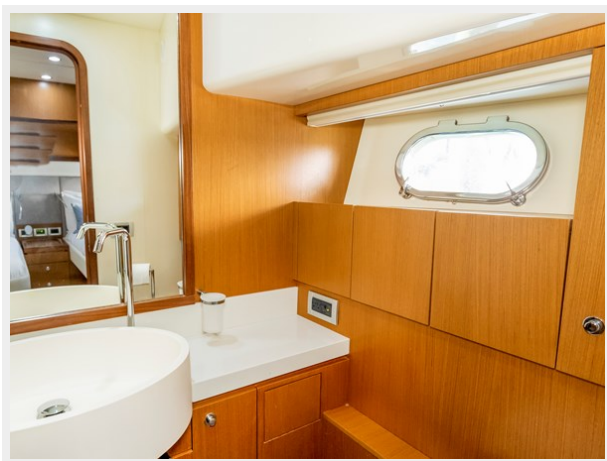

DSC02374 copy