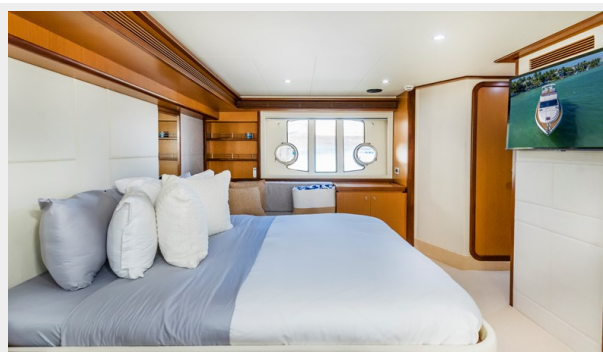

DSC02365 copy