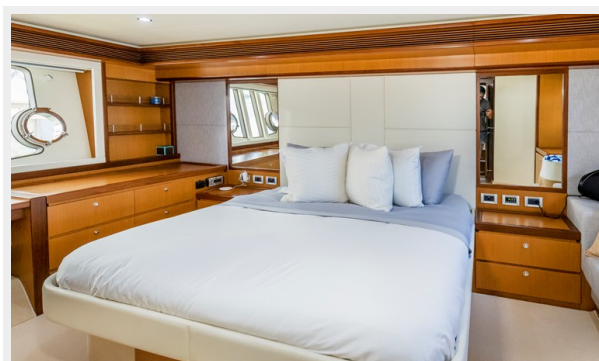

DSC02364 copy