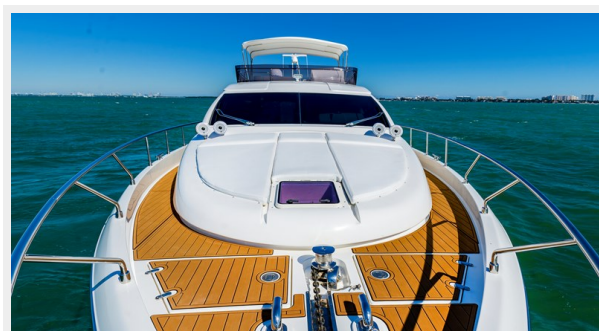

DSC02359 copy