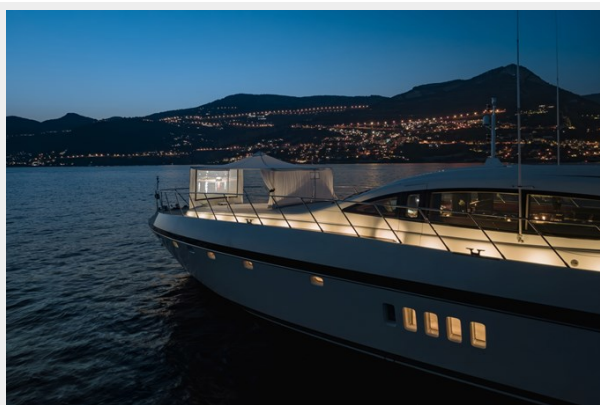

DJI_0319-Enhanced-NR