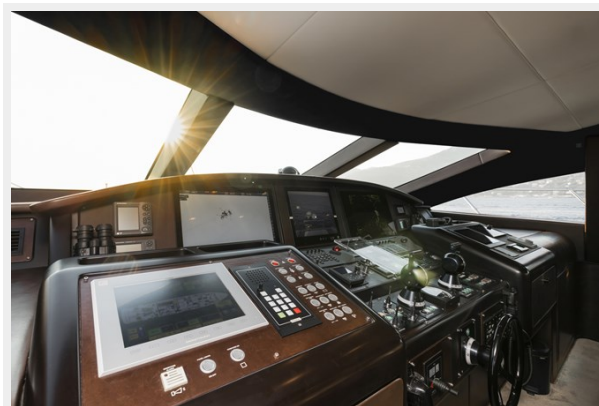

0C6A0633-Enhanced-NR