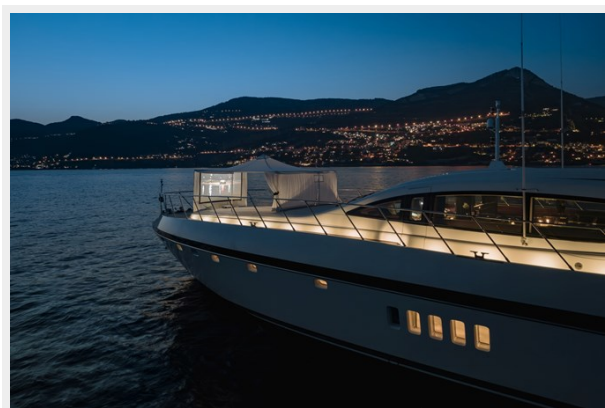

DJI_0319-Enhanced-NR