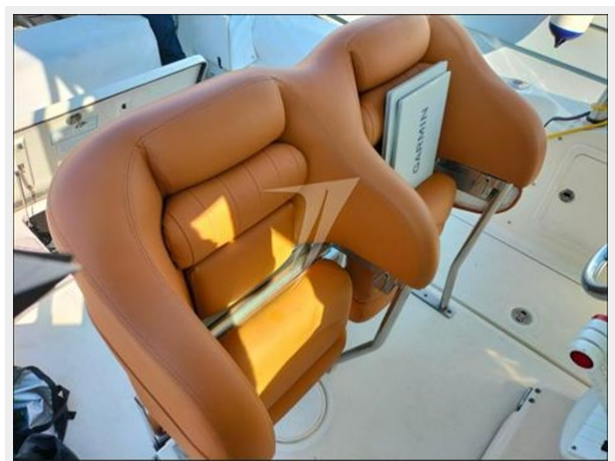

8729757_20230306114654862_1_XLARGE