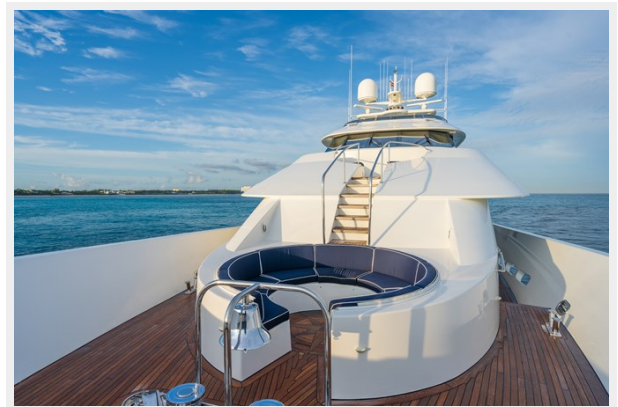

130'WestportDonaLola66