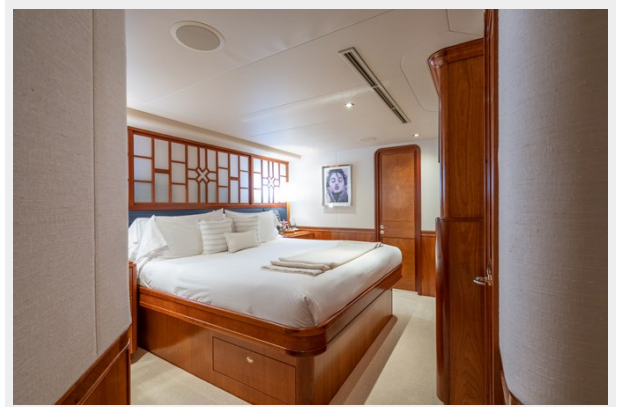

130'WestportDonaLola1