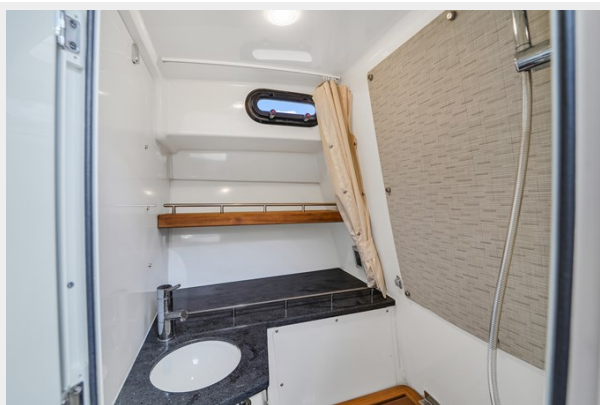

35 Boston Whaler-2