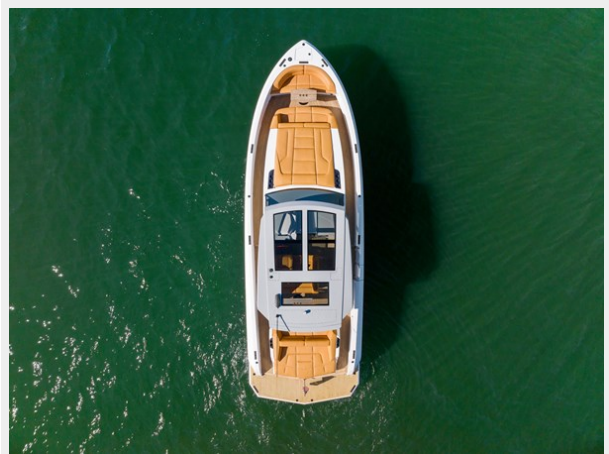

Aerial View