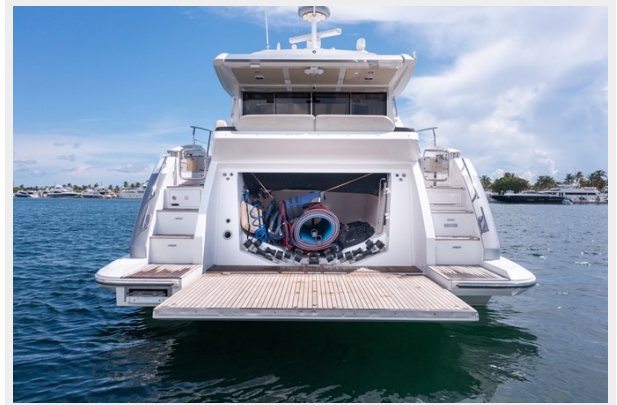

StGgarage 2