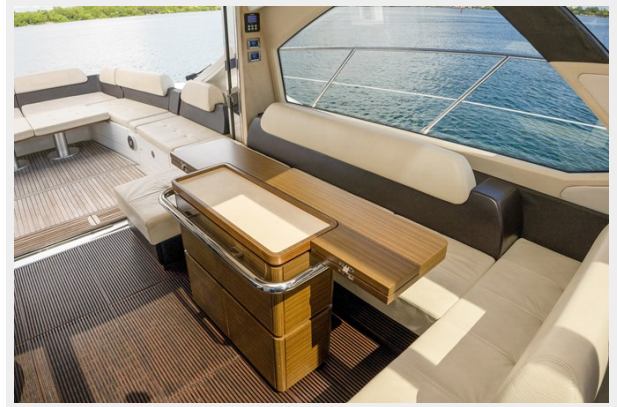

STGsalontable 2