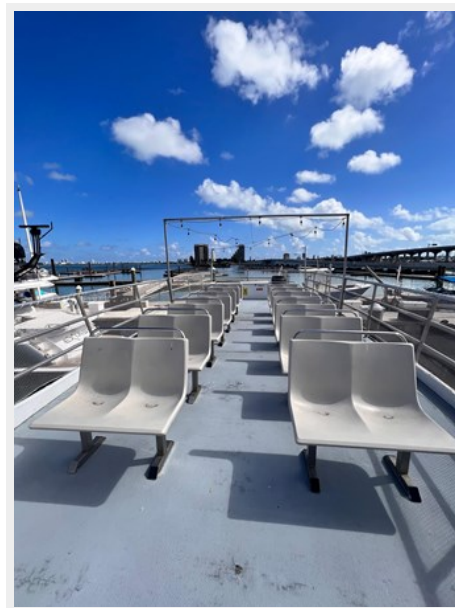

8685116_20230208091107939_1_XLARGE