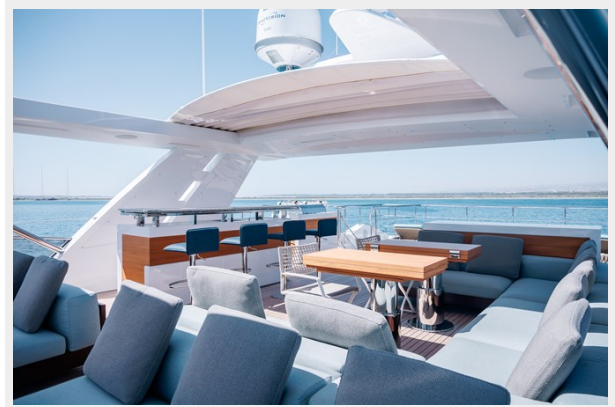

BF125-0045