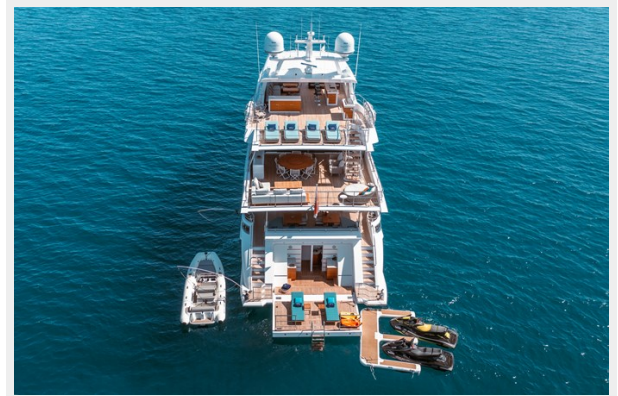

BF125-0005