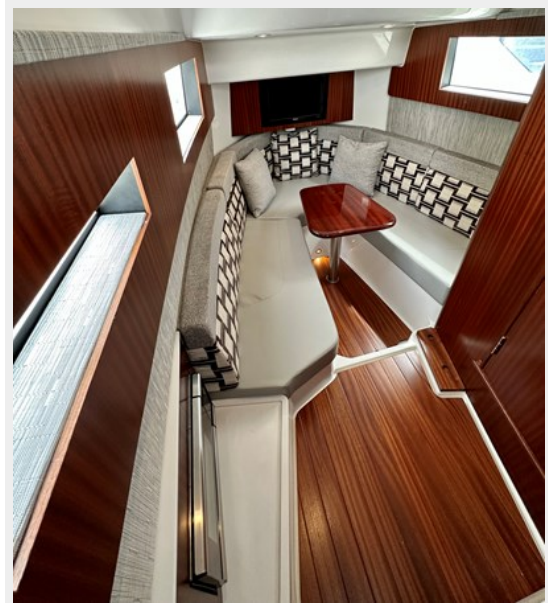

12_FullSizeRender 7