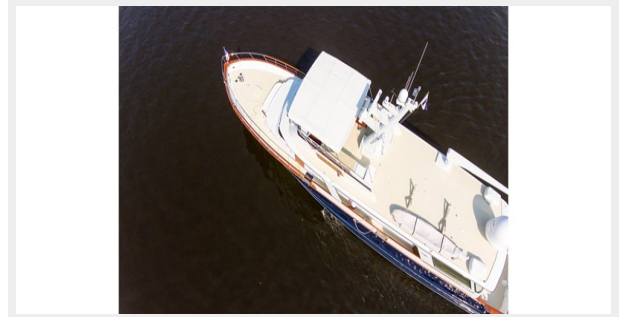

SUMMER SONG