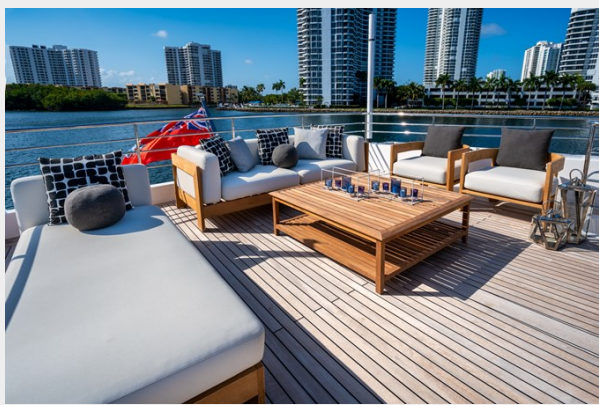

Sun Pad on Bridge Deck