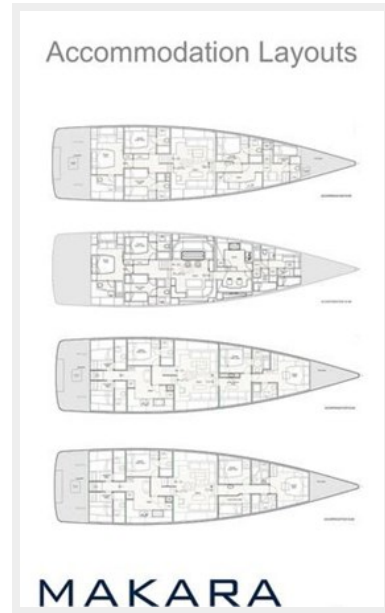

Total Heads: 3

Crew Cabin: 2

Crew Berths: 2

Crew Heads: 1

Hull and Deck Information

Hull Material: Composite

Deck Material: Teak

Hull Configuration: Monohull

3

4

5

6

7

8

9

CONTACTS