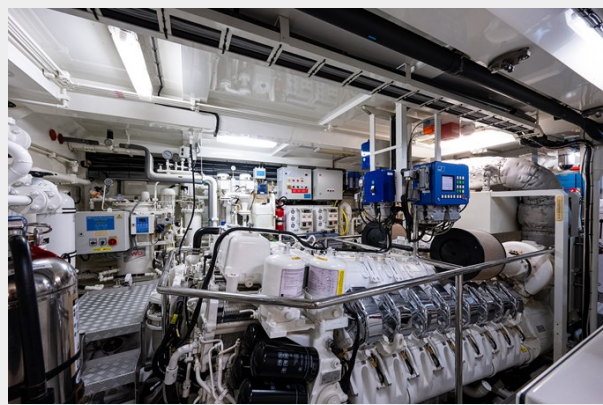

Engine Room