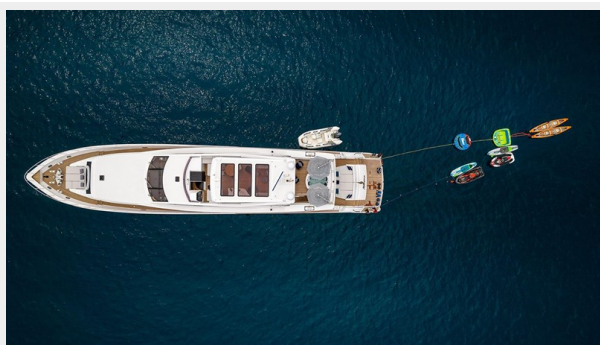

**achat-yacht-buy-couach-37-fly-my-
millesime-18-1**