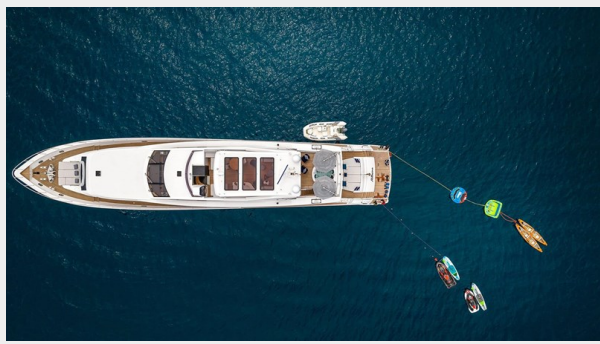

**achat-yacht-buy-couach-37-fly-my-
millesime-06**