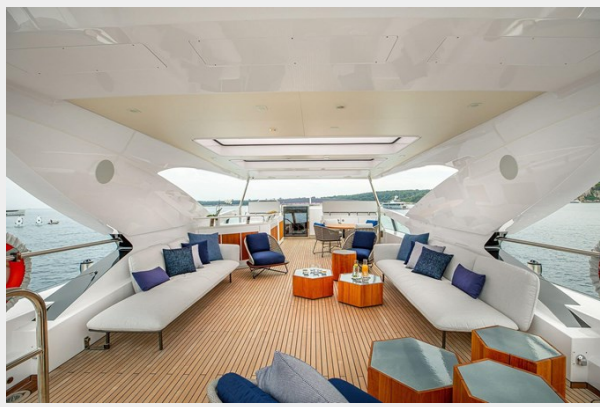

**achat-yacht-buy-couach-37-fly-my-
millesime-19-1**