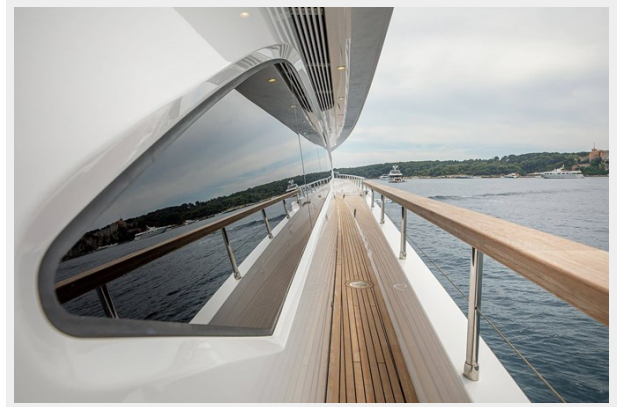

**achat-yacht-buy-couach-37-fly-my-
millesime-20-1**