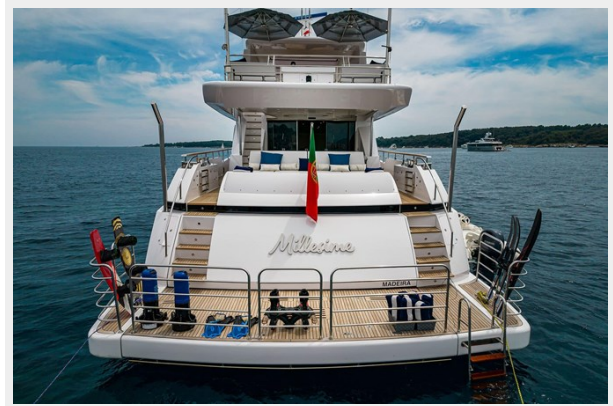

**achat-yacht-buy-couach-37-fly-my-
millesime-10-1**