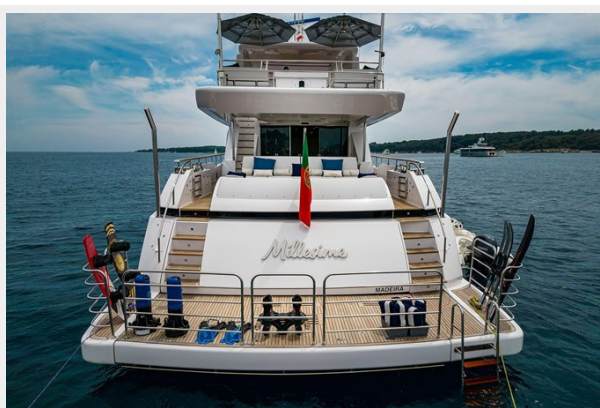

**achat-yacht-buy-couach-37-fly-my-
millesime-04**