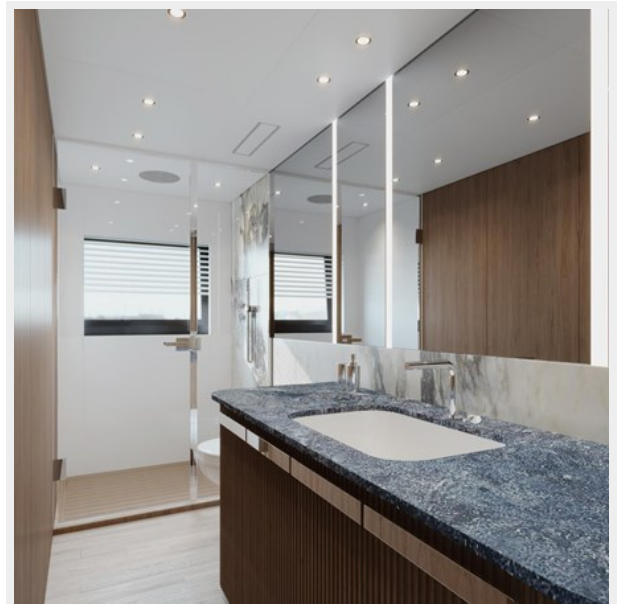

Benetti Oasis 40M - MASTER BATHROOM

Benetti Oasis 40M - MASTER BATHROOM

Benetti Oasis 40M - BATHROOM

Benetti Oasis 40M - BATHROOM

CONTACTS

Andrey Shestakov, leading yacht broker of the sales department of Shestakov Yacht Sales Inc. Shestakov Yacht Sales Inc., the official representative of the Miami/Fort Lauderdale FL headquarters.