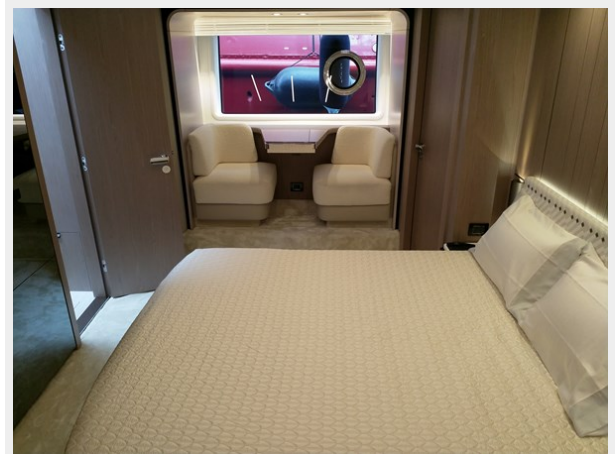

AZIMUT 72 FLY 2022