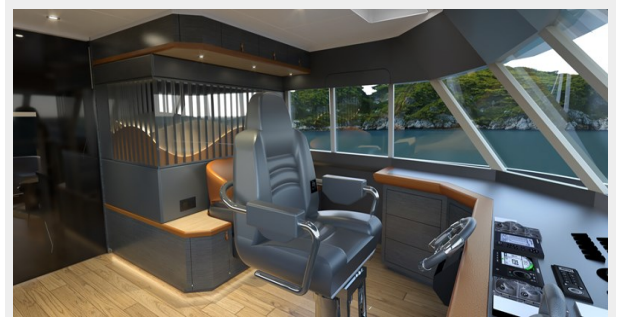

20230201_122448