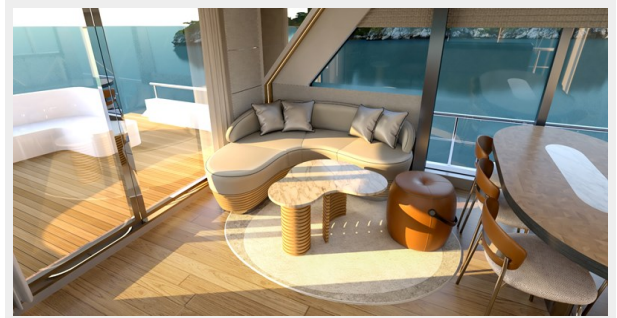

20230201_122423