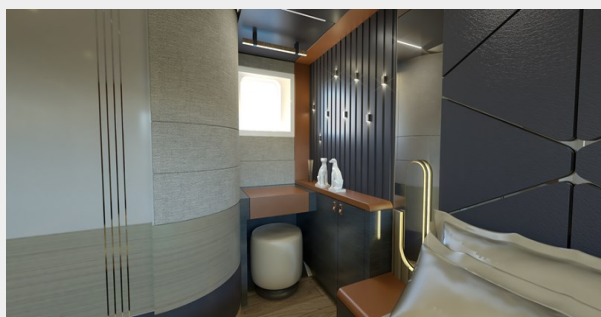

20230201_122442