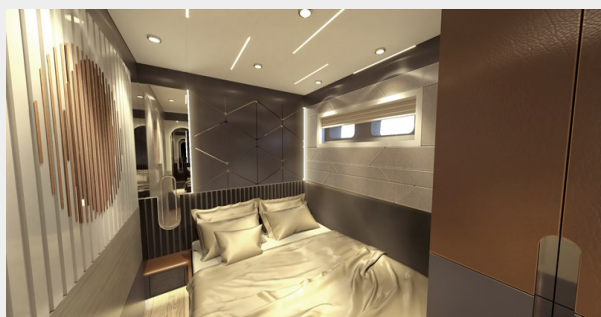

20230201_122438