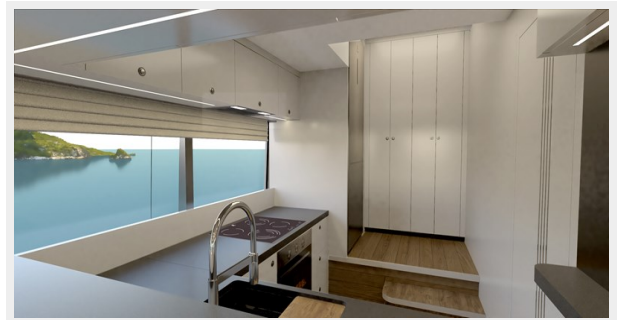

20230201_122429