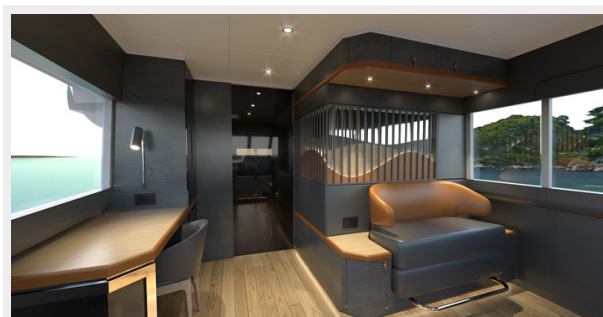

20230201_122445