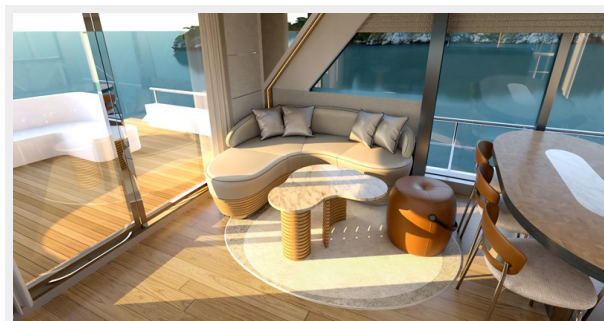

Her external areas are designed for outdoor relaxation and fun with plenty of deck areas on offer. M/Y Voyage One offers a jacuzzi on her partially-covered flybridge and wide exterior seating / sunbathing areas throughout all decks.

ФОТОГРАФИИ

20Voyage90

19Voyage90

20230201_122421

20230201_122423

20230201_122424

20230201_122425

20230201_122426