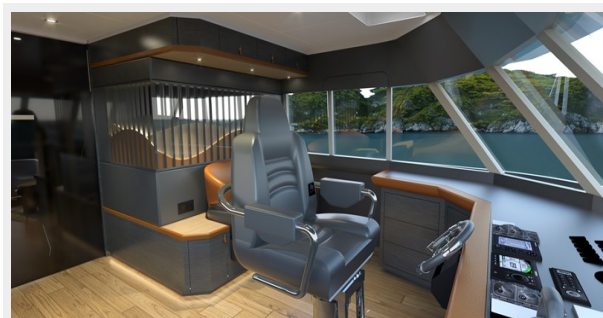

20230201_122448