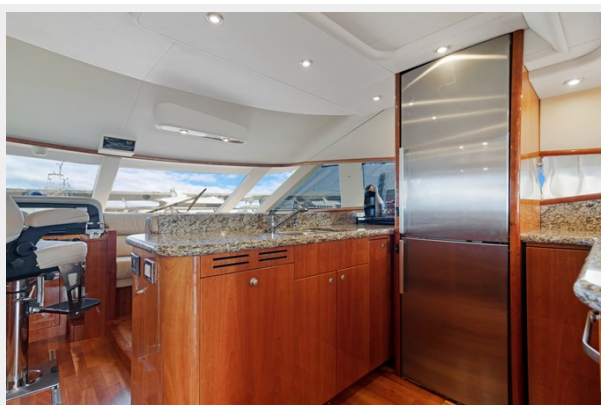

HD-2008 Neptunus 62-8