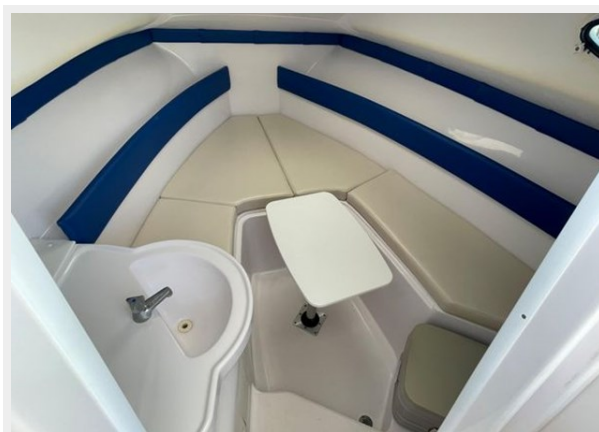

## Обзор

JUST IN ON TRADE! EXCELLENT CONDITION! Pro-Line's 26 Express brings offshore boating to this class with over 180 gallons of fuel to go where others don't dare to go! Below deck the 26 Express offers a large forward sleeping area, freshwater sink, porta potti, and all the amenities Pro-Line has become famous for. On deck fishability abounds. A twin helm seat is positioned for easy 360 degree views. Pro-Line's custom foldaway cockpit bench seat makes it easy to entertain or easy to make quick room to bring in the big catch. And fishboxes, a lighted baitwell, rod storage, bolster pads, and large transom door ensure that when the fishing gets hot, your 26 Express delivers. This boat was very well kept by her previous owner! One of the cleanest trades we have ever taken in. Don't miss out on this great opportunity. Contact us today!

# ФОТОГРАФИИ

2

3

4

5

6

7

8