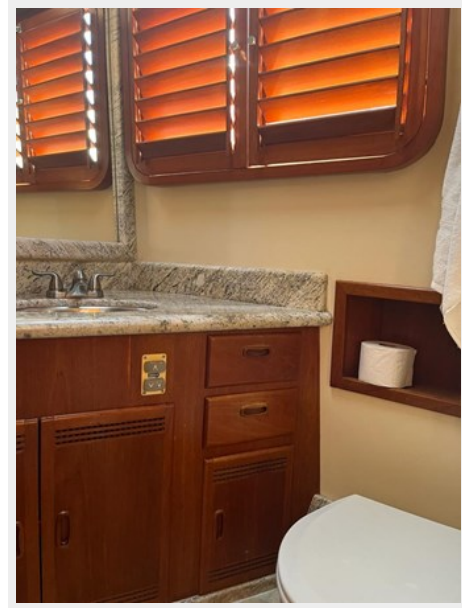

ФОТОГРАФИИ