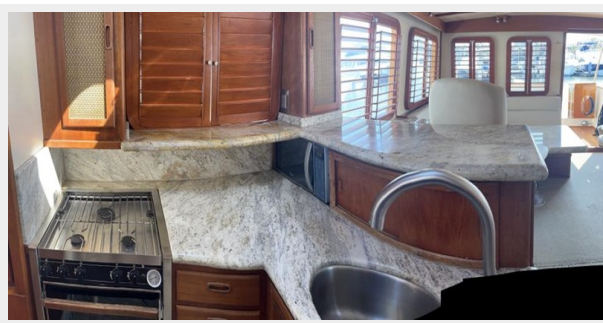

It's clear that she has been tenderly cared for and improved. The elegantly furnished salon is spacious, leading to a fully kitted out galley. Opposite the galley is a fridge/freezer lining the forward bulkhead guiding to the port restroom that houses a vanity, an electric macerator toilet, and a walk-in shower, all of which are entirely renovated.

Progressing through to the pilothouse, you are offered excellent visibility when in motion and sufficient seating for three. The forward stateroom is expansive and cozy, boasting a completely renovated restroom having granite and an additional electric toilet. The boat is equipped with an anchor chain with windlass, Garmin GPS, bow and aft thrusters, Comnav autopilot, a new wet muffler, a Xantrex inverter, Pro Sport Duel Bank 12V battery charger, Force 10 3 burner oven, an LPG stove, and replaced salon upholstery. There's also a custom salon granite tabletop and counter. Viewing is essential to fully appreciate its attractive features. You will not be left wanting.

# ФОТОГРАФИИ