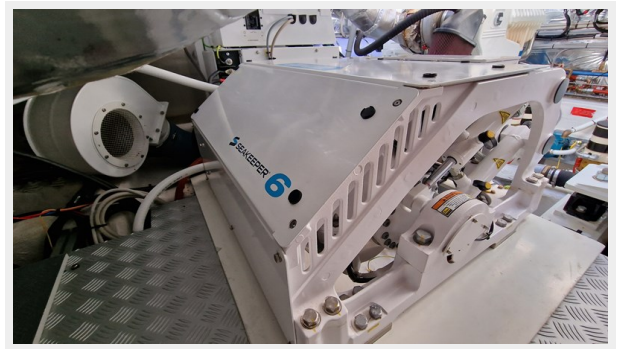

## Overview

---

This beautiful Toy 51 is in impeccable like new condition, with only 70 engine hours, representing one of the best offers for her category on the market. The Toy 51 has dimensions that allow ease of management, extraordinary maneuverability and habitability, adapting perfectly to daily use as well as longer cruises. Cruising comfort is high thanks to the careful work that involved all the elements of the boat and the complete range of equipment. This truly unique boat will offer her next owner a continuous level of style and performance. A lot of works have been done on board in 2023 including the replacement of engines, gearboxes, generator and installation of the stabilizer Seakeeper 6.

# PHOTOS