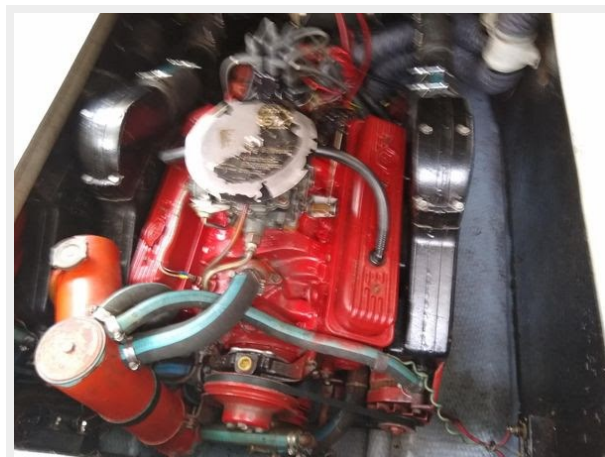

ХАРАКТЕРИСТИКИ

Обзор

Huge Cockpit, ready to fish or cruise. Nauti-teak decks, new isen glass. Hard Top, Custom swim platform. Both engines rebuilt in last three years, 30hrs and 8 hrs. Inboard engines with fixed props (not outdrive boat) New Depth Finder

21

22

23

24

25

26

27

28