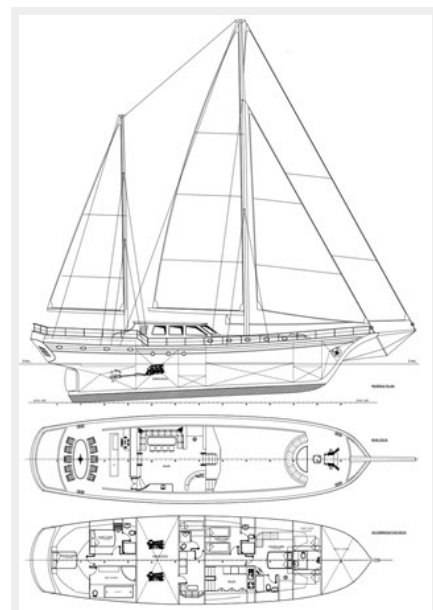

Dimensions

LOA: 105' (32mm)

Beam: 24.27

Speed, Capacities and Weight

Cruise Speed: 10 Knots Kts. (12 MPH)

Max Speed: 11 Knots Kts. (13 MPH)

Accommodations

Total Cabins: 4

Arabella 25

Arabella 28

Arabella 29

Arabella 30

Arabella 32

Arabella 33

Arabella 35

ARABELLA-Layout