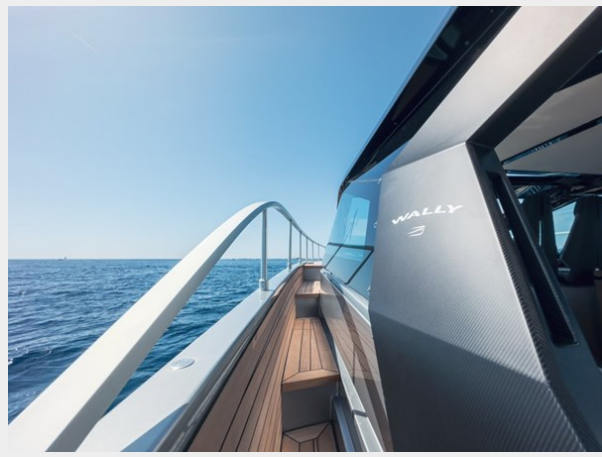

WALLEYE-63