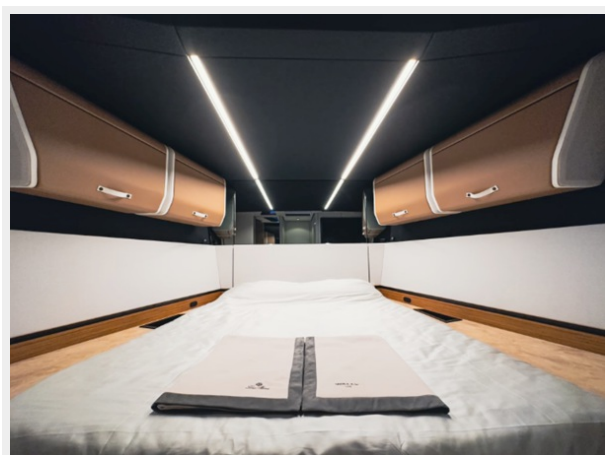

The Wallypower 58X employs a pair of retractable aft bulwarks and a spacious sunpad for four people, resulting in an expansive 25-square-meter beach club area with a hydraulic passerelle serving as a convenient bathing ladder. Coupled with a lower salon and master cabin/heads, this is without question 'the ultimate day boat'.

**WALLEYE-64**

**WALLEYE-66**

**WALLEYE-67**

**WALLEYE-72**

**WALLEYE-74**

Screenshot 2023-11-21 at 17.47.23

Screenshot 2023-11-21 at 17.47.32

Screenshot 2023-11-21 at 17.47.52