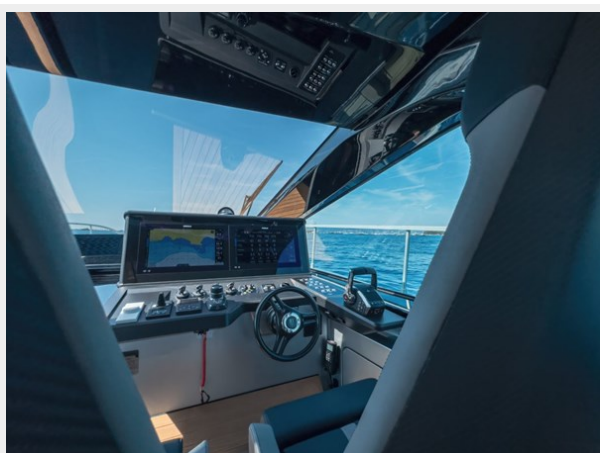

WALLEYE-57