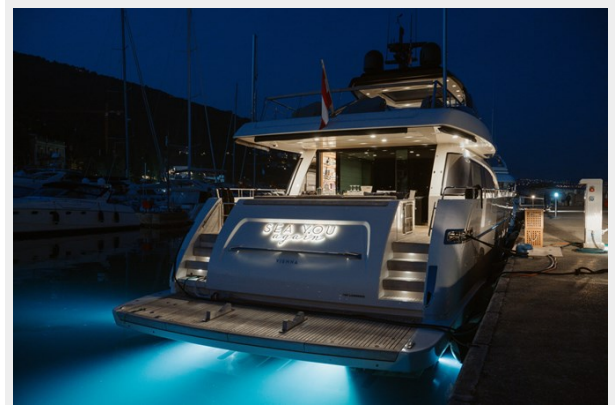

SL86_SEAYOU_AGAIN-0294-1-1900x1264