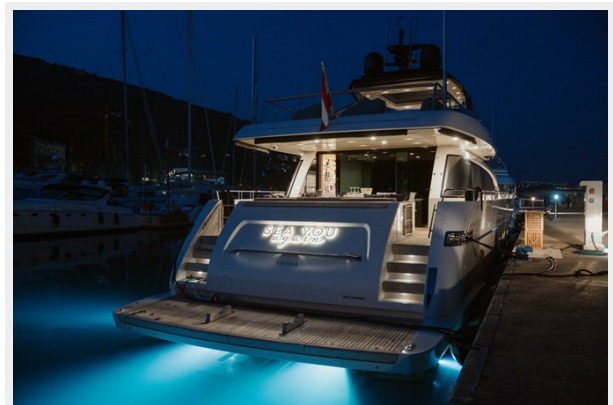

SL86_SEAYOU_AGAIN-0294-1-1900x1264