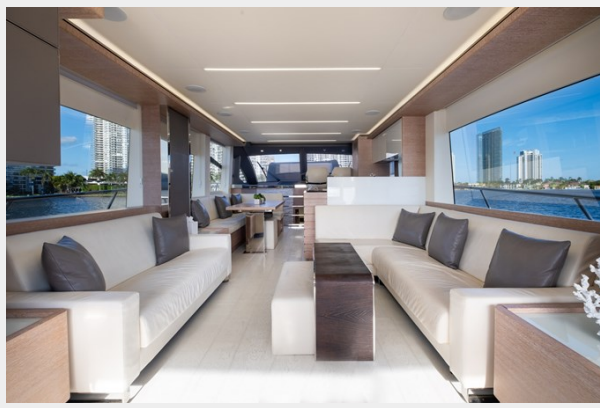

DSCF9466-Edit