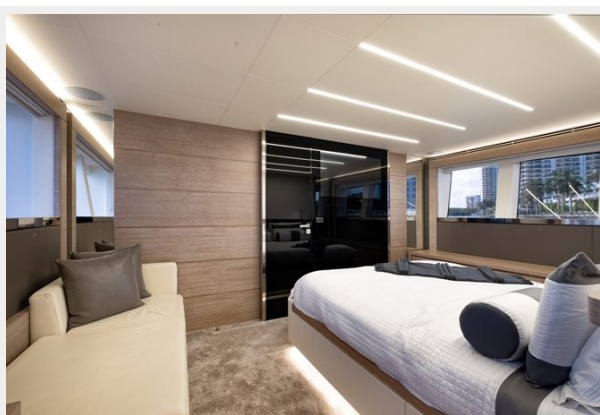

**2017 66 ASTONDOA FLYBRIDGE MOTOR
YACHT**