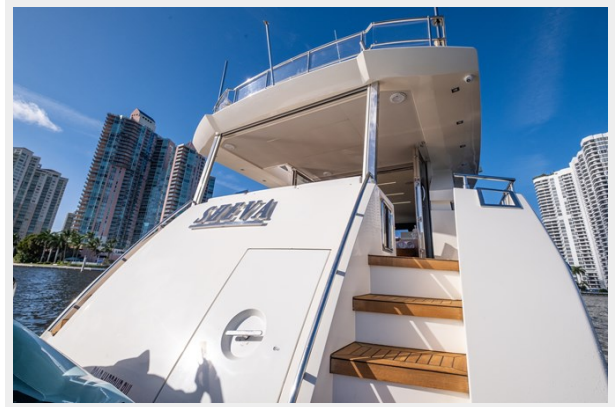

2017 66 ASTONDOA FLYBRIDGE MOTOR YACHT