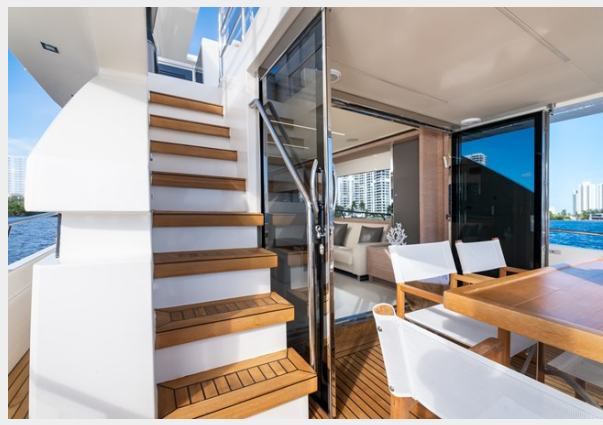

**2017 66 ASTONDOA FLYBRIDGE MOTOR
YACHT**