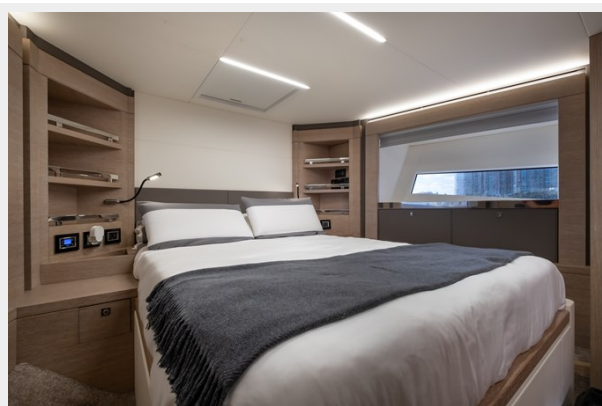

**2017 66 ASTONDOA FLYBRIDGE MOTOR
YACHT**

**2017 66 ASTONDOA FLYBRIDGE MOTOR
YACHT**