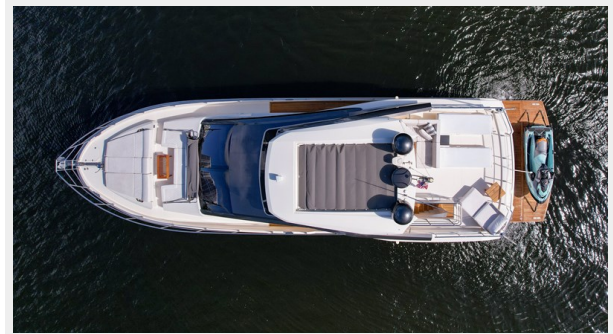

**2017 66 ASTONDOA FLYBRIDGE MOTOR
YACHT**