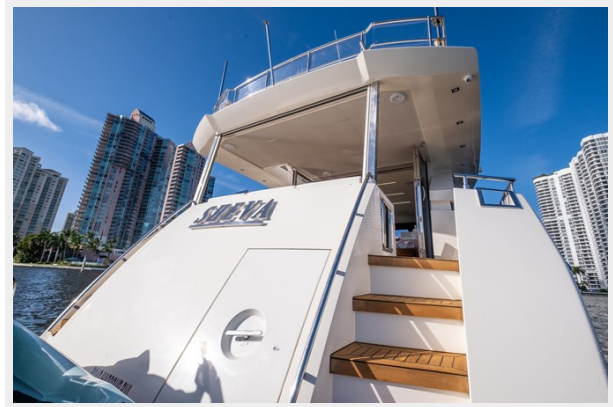

2017 66 ASTONDOA FLYBRIDGE MOTOR YACHT