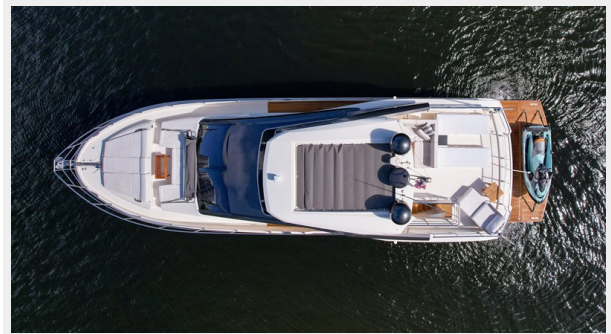

**2017 66 ASTONDOA FLYBRIDGE MOTOR
YACHT**