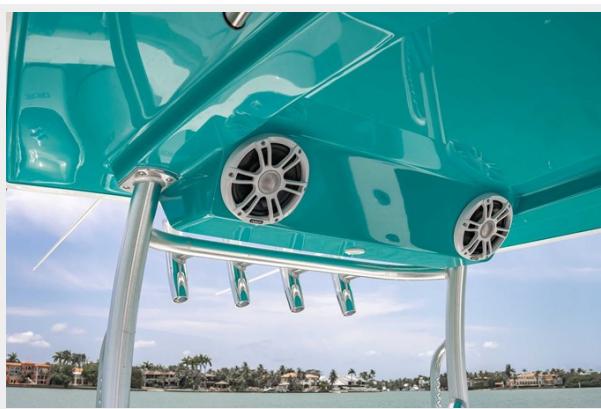

35_Streamline-_-21