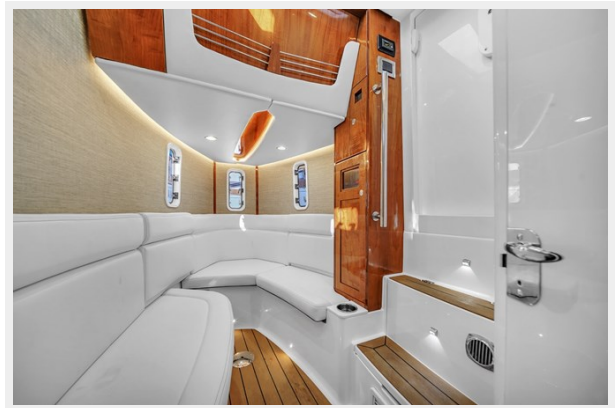

42' Hydro Sport-2 Large