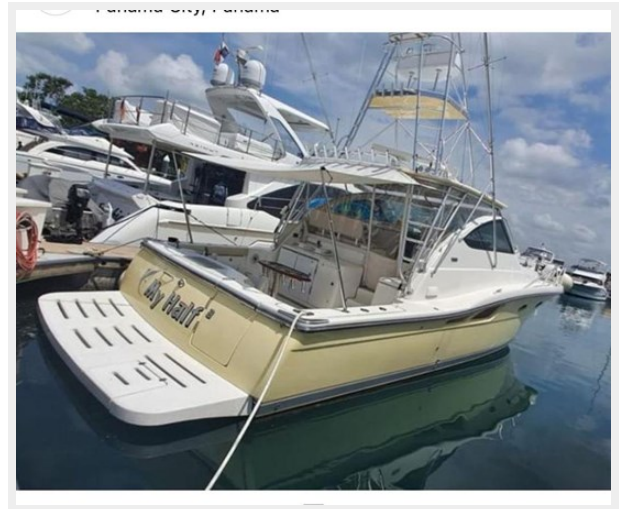

PHOTO-2023-11-01-20-25-21 6