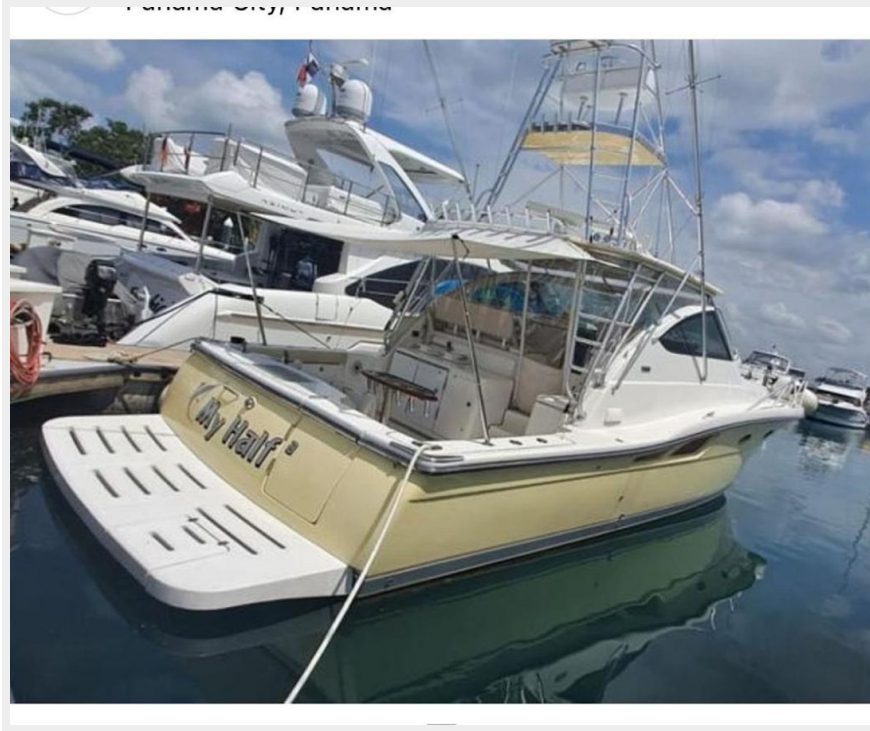

MY HALF — TIARA

Builder: TIARA

Year Built: 2007

Model: Sport Fisherman

Price: \$360,000 USD

Location: Panama

LOA: 42' (12.8mm)

Beam: 14.75

Min Draft: 3' (0.91mm)

Max Draft: 3' 6" (1.07mm)

Cruise Speed: 25 Knots Kts. (29 MPH)

Our experienced yacht broker, Andrey Shestakov, will help you choose and buy a yacht that best suits your needs **MY HALF — TIARA** from our catalogue. Presently, at Shestakov Yacht Sales Inc., we have a wide variety of yachts available on our sale's list. We also work in close contact with all the big yacht manufacturers from all over the world.

SPECIFICATIONS

Basic Information

Category: Sport Fisherman

Model Year: 2007

Year Built: 2007

Country: Panama

Dimensions

LOA: 42' (12.8mm)