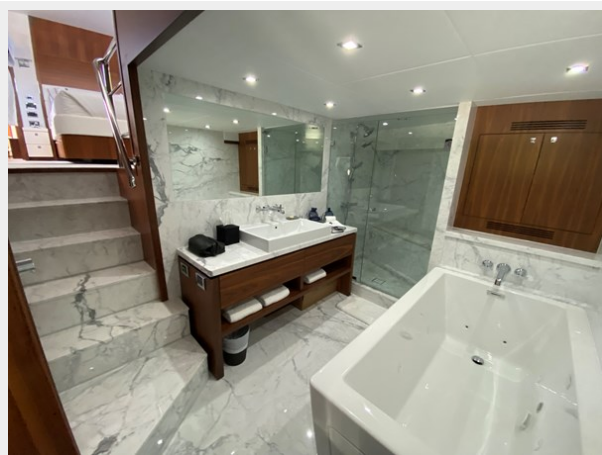

**14_2011 112ft Sunseeker 34M Yacht
SEAHORSE**