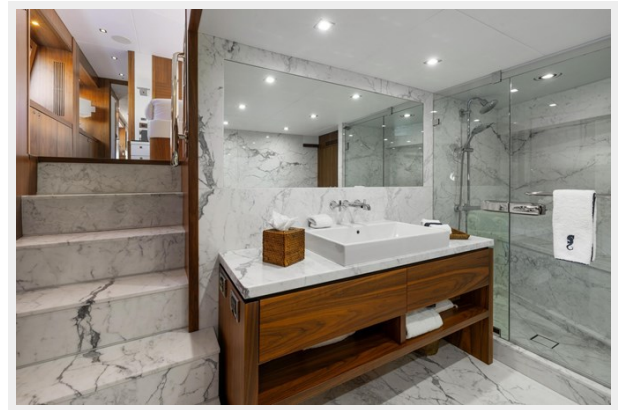

**15_2011 112ft Sunseeker 34M Yacht
SEAHORSE**