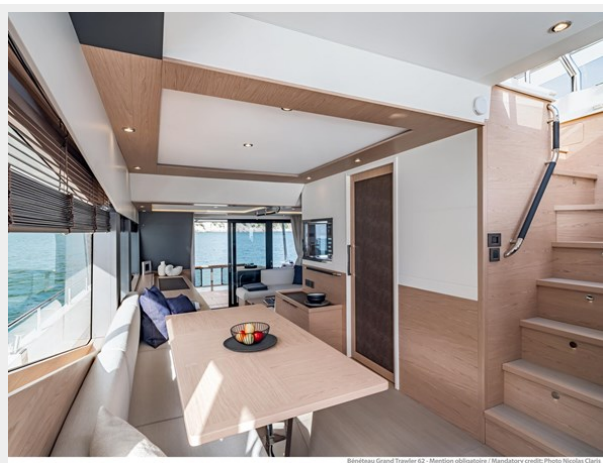

Dining Area