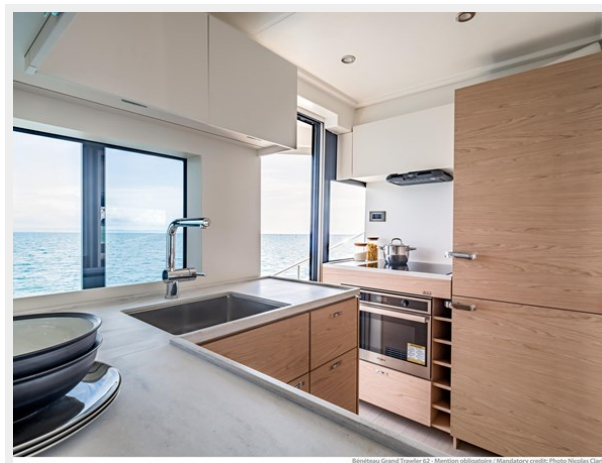

SPECIFICATIONS

Overview

Immersing yourself in the wonders and beauty of the seas for weeks on end has never felt more comfortable than when you're onboard the Grand Trawler 62. Comfortably cruising where you want to go with a range of 900 nautical miles. Her central raised helm station make handling a breeze for Owner Captain cruising. The GT 62 brings you a hull beam of 17'10", significantly more than boats even larger. Tremendous accommodations and living spaces with the storage to bring not only your supplies, but all the water toys you and your family want! The yacht is fitted with state-of-the-art navigation systems, communication equipment, and automation features, ensuring a safe and enjoyable cruising experience.

Engine Type: Inboard

Fuel Type: Diesel

PHOTOS

Well Protected open plan aft cockpit

BENETEAU Grand Trawler 62

Dining Area

Galley

Helm

Owner's Cabin

BENETEAU Grand Trawler 62

Dining Area

Galley

Living Space

Engine Room

Swim Platform

BENETEAU Grand Trawler 62