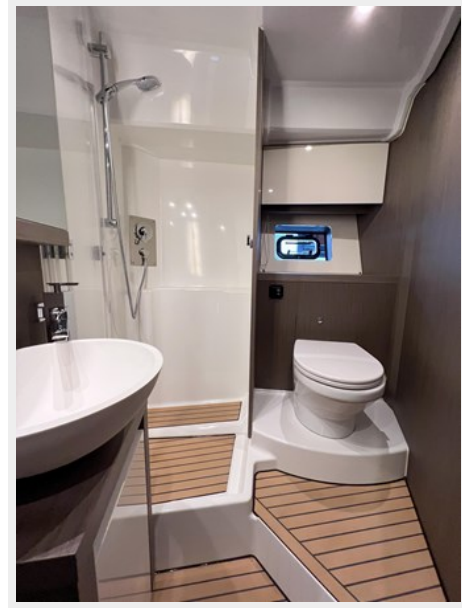

BENETEAU GRAN TURISMO 45 HEAD

BENETEAU GRAN TURISMO 45