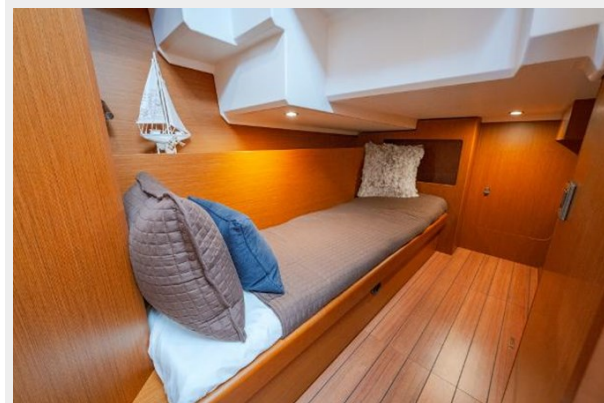

BENETEAU Swift Trawler 41 THIRD CABIN