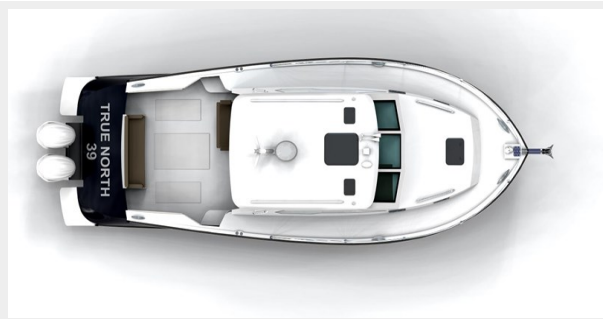

8158441_20211213125532870_1_XLARGE